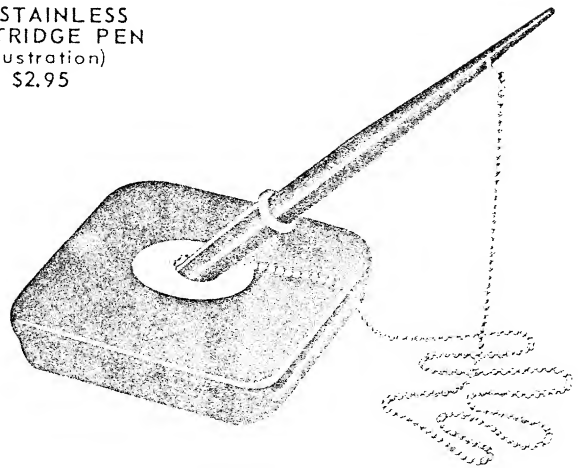

CD STAINLESS
CARTRIDGE PEN
(Illustration)
$2.95

506H CARTRIDGE
Gold Ball Chain 24"
With CD Stainless Point Pen $5.95